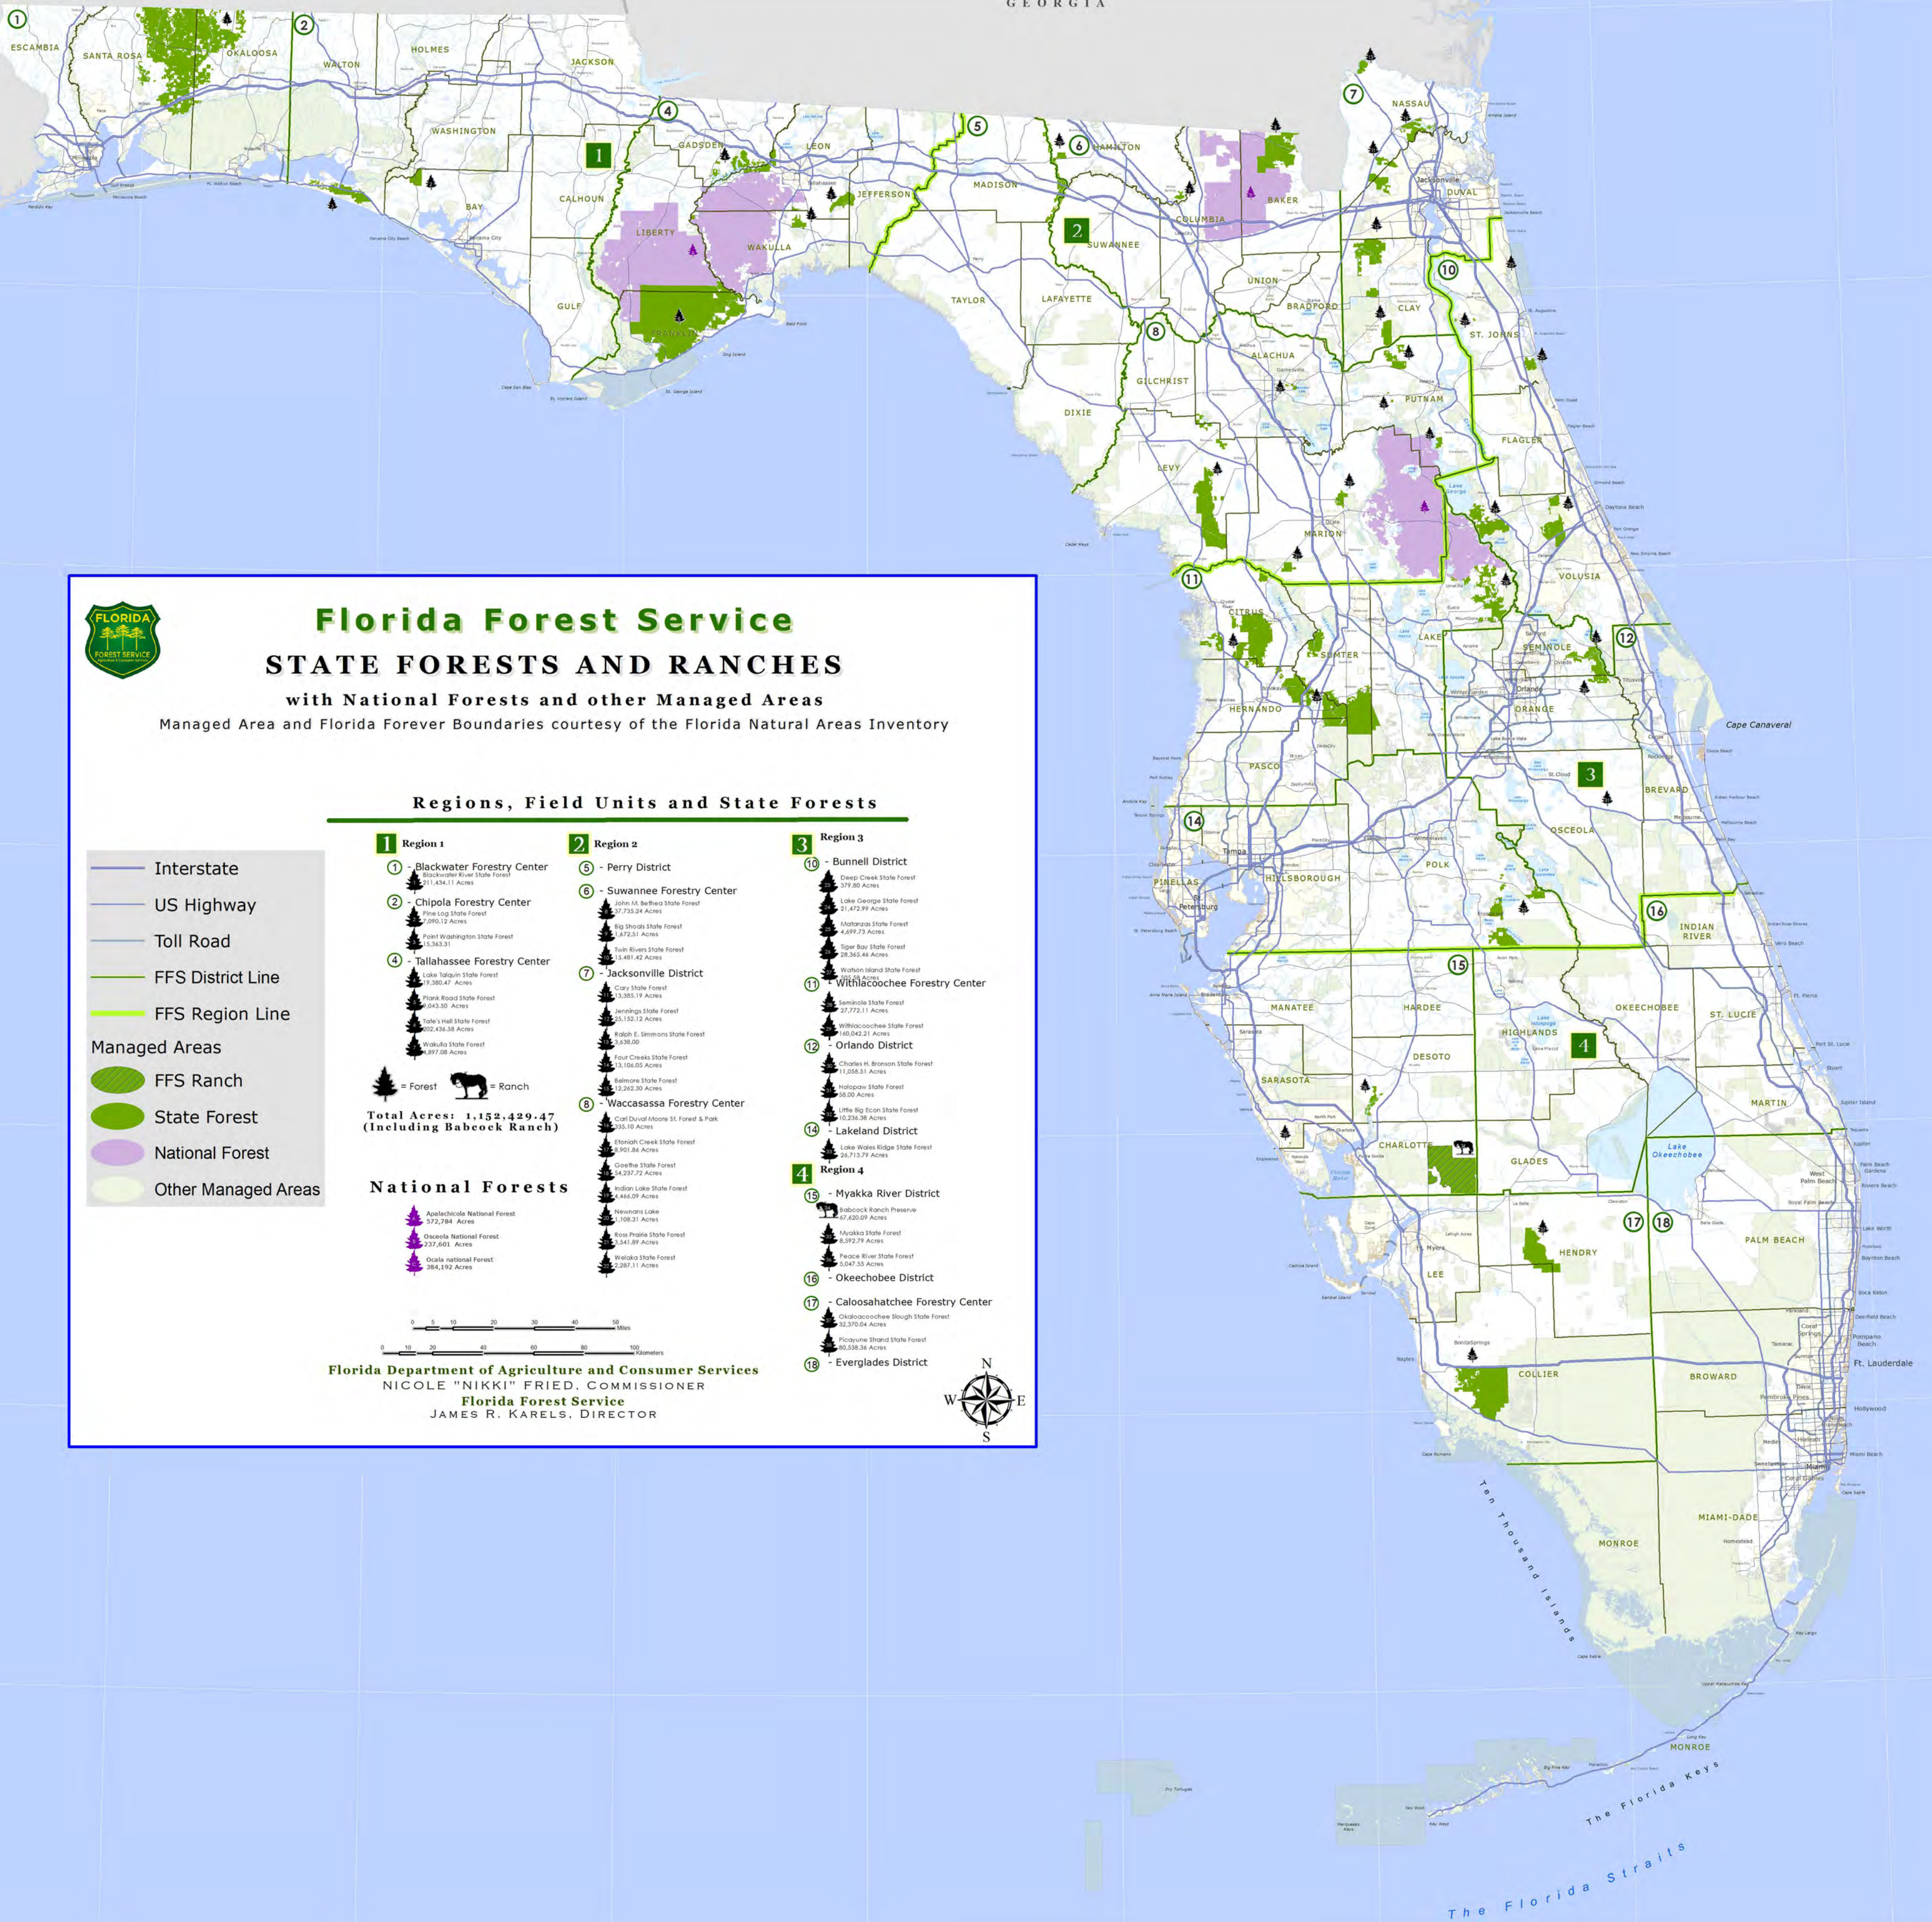

ALABAMA

GEORGIA

Florida Forest Service STATE FORESTS AND RANCHES

with National Forests and other Managed Areas

Managed Area and Florida Forever Boundaries courtesy of the Florida Natural Areas Inventory

Regions, Field Units and State Forests

- Interstate
- US Highway
- Toll Road
- FFS District Line
- FFS Region Line
- Managed Areas**
- FFS Ranch
- State Forest
- National Forest
- Other Managed Areas

- | | |
|--|---|
| <p>1 Region 1</p> <ul style="list-style-type: none"> ① - Blackwater Forestry Center
Blackwater River State Forest
211,434.11 Acres ② - Chipola Forestry Center
Pine Log State Forest
2,960.12 Acres ④ - Tallahassee Forestry Center
Lake Talquin State Forest
19,380.47 Acres ⑤ - Perry District ⑥ - Suwannee Forestry Center
John A. Belknap State Forest
27,735.24 Acres ⑦ - Jacksonville District
Cory State Forest
13,385.19 Acres ⑧ - Waccasassa Forestry Center
Carl Duval Moore St. Forest & Park
33.10 Acres | <ul style="list-style-type: none"> ③ - Bunnell District
Deep Creek State Forest
379.80 Acres ⑩ - Withlacoochee Forestry Center
Seminole State Forest
27,772.11 Acres ⑪ - Orlando District
Charles H. Bronson State Forest
11,058.51 Acres ⑫ - Lakeland District
Little Big Econ State Forest
10,236.38 Acres ⑬ - Myakka River District
Babcock Ranch Preserve
47,420.09 Acres ⑭ - Okeechobee District
Caloosahatchee Forestry Center
Okaloacoochee Slough State Forest
32,370.04 Acres ⑮ - Everglades District |
|--|---|